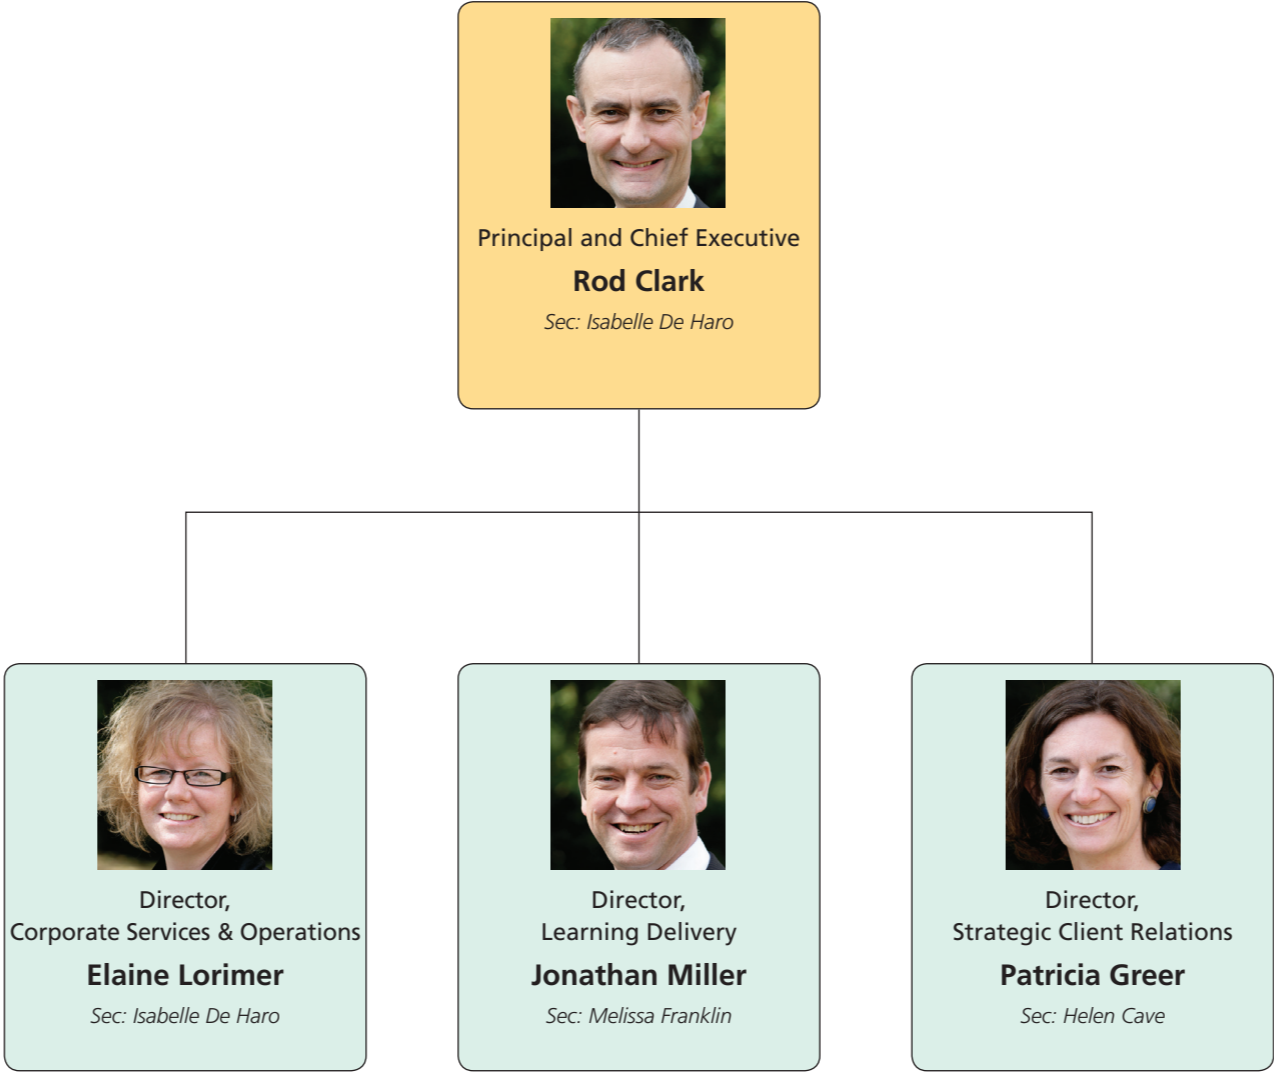

Senior Leadership Team

Learning Delivery

NB: We are currently restructuring. We are recruiting for new Heads of Practice posts as part of an ongoing reorganisation.

Strategic Client Relations Directorate

Corporate Services

Director,
Corporate Services
Elaine Lorimer